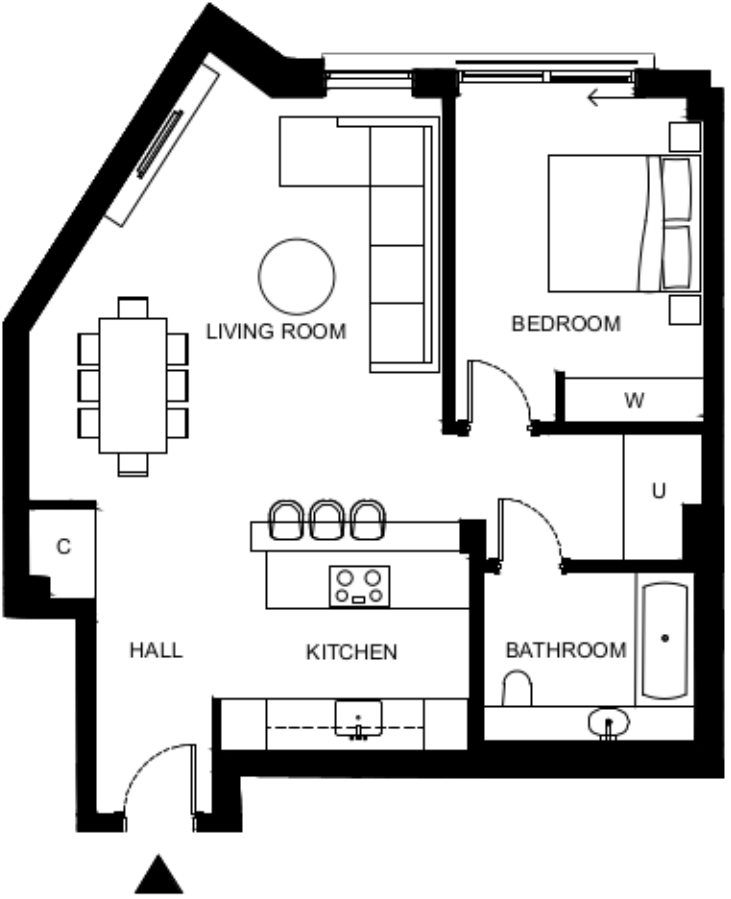

1 BEDROOM APARTMENT

APARTMENT 33	LEVEL 1
APARTMENT 40	LEVEL 2
APARTMENT 47	LEVEL 3
APARTMENT 54	LEVEL 4
APARTMENT 60	LEVEL 5

Total Gross Internal Area = 811 sq.ft. / 75m²

Bedroom = 14'-10" x 10'-11" / 4.5 x 3.3m

Living/Kitchen = 30'-8" x 19'-3" / 9.3 x 5.9m